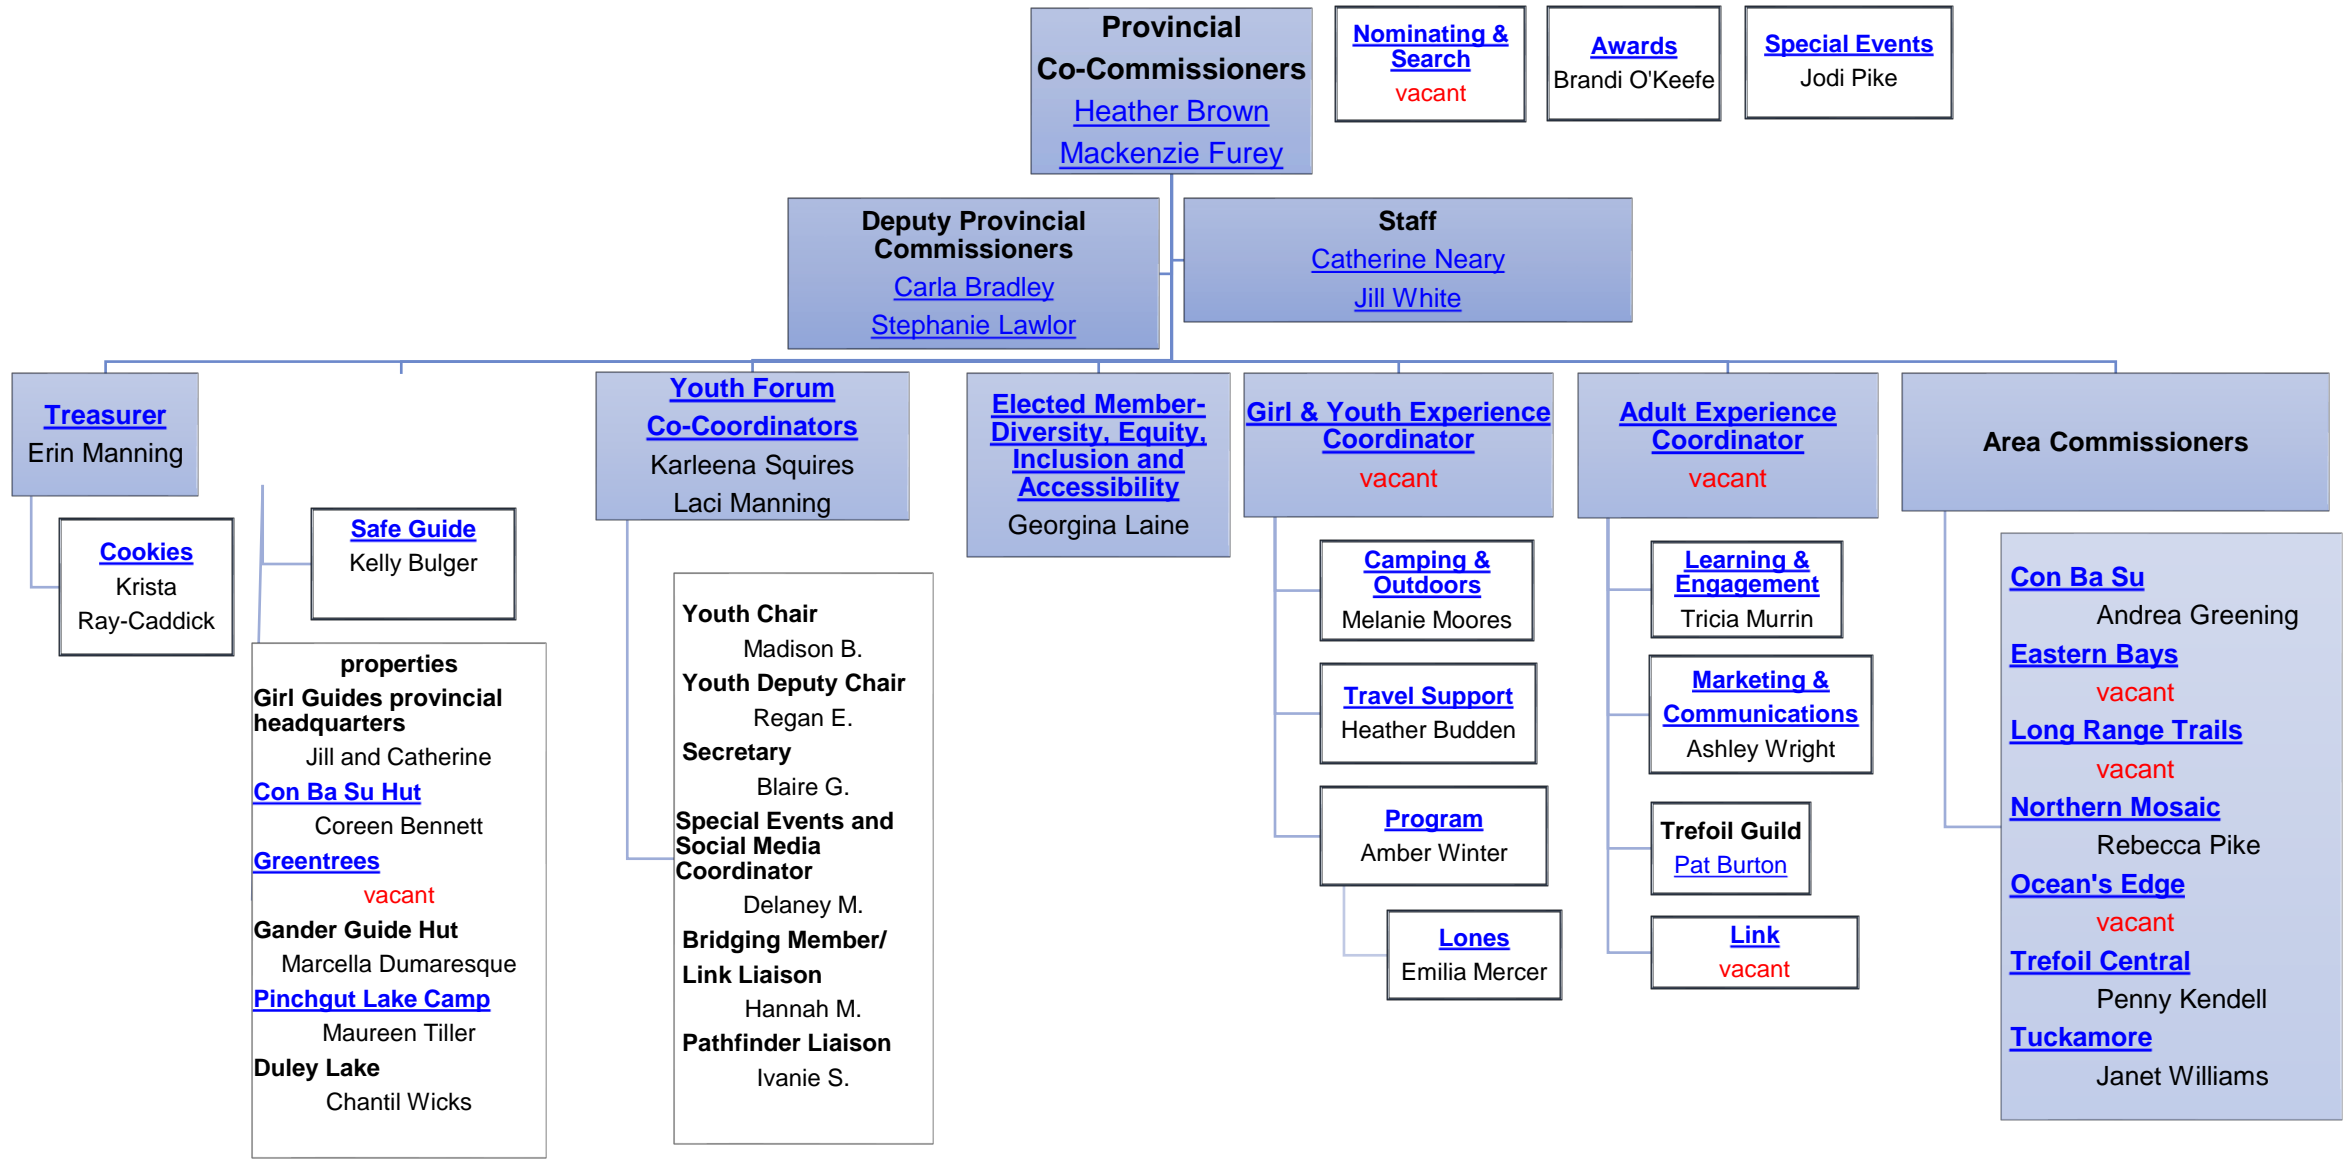

NL Provincial Council Structure

Blue boxes indicate positions that sit on Provincial Council. White boxes indicate provincial Advisers.
Updated Mar 2025